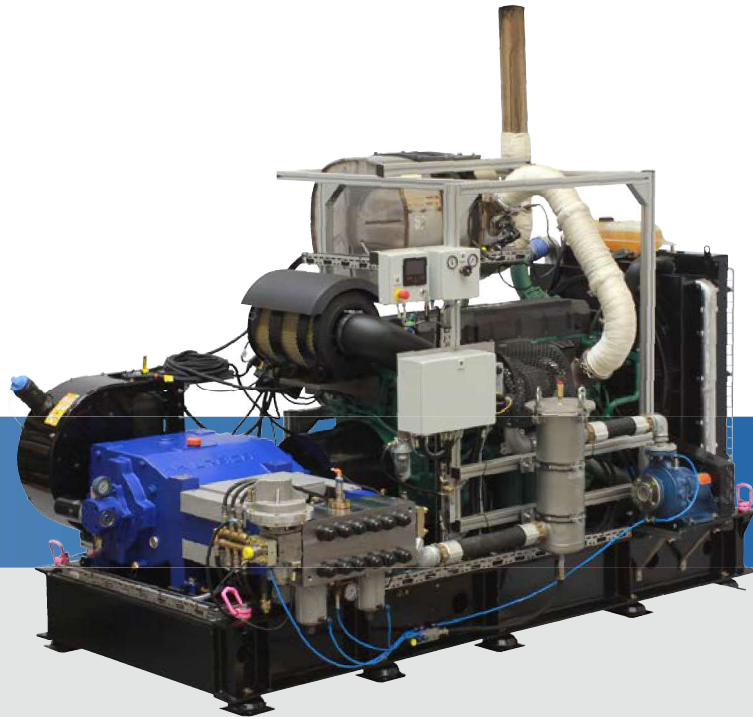

JetPower 300

JetPower 300	
Pump type	P3-70
Standard pressure stages	800/1,000/1,200/1,400/1,550 2,000/2,500/2,800/3,000 bar
Flow rate	115.5-224 l/min at 800 bar 122-176 l/min at 1,000 bar 92-133 l/min at 1,200 bar 76.5-110 l/min at 1,400 bar 57-82 l/min at 2,000 bar 38-55 l/min at 2,500 bar 29-42 l/min at 2,800 bar 29-42 l/min at 3,000 bar
Drive power I	345 kW/6 cyl./12.78 l
Emission level	3 A
Drive power II	375 kW/6 cyl./12.78 l
Emission level	Stage IV /TIER 4 final
Diesel tank	900 l (optional)
Water tank	1,500 l (optional)
Urea tank	75 l
Dimensions basis	approx. 3,130 x 1,810 (1,895) x 1,970 (2,210) mm
Dimensions in 20" Container	approx. 6,058 x 2,438 x 2,715 mm
Dimensions in 24" Container	approx. 7,450 x 2,438 x 2,591 mm
Dead weight	approx. 3,990 kg

Whether as a stationary installation in the container or mounted on an HGV – the JetPower 300 is a functional diesel unit that can meet almost any requirement. It features optimum power reserves and is ideal for use in industrial cleaning as well as for all areas of service.

Highlights

- Unit from the professional range
- Highly variable use, especially for large area tasks
- Available in emission level 3A/TIER 4 final
- Large power reserves on a compact footprint
- Easy and userfriendly control unit with colour display (optionally readable also with insolation)