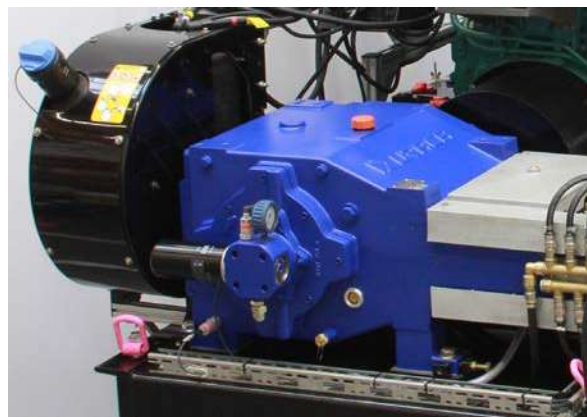

JetPower 300

JetPower 300	
Pump type	P3-70
Standard pressure stages	800/1,000/1,200/1,400/1,550 2,000/2,500/2,800/3,000 bar
Flow rate	115.5-224 l/min at 800 bar 122-176 l/min at 1,000 bar 92-133 l/min at 1,200 bar 76.5-110 l/min at 1,400 bar 57-82 l/min at 2,000 bar 38-55 l/min at 2,500 bar 29-42 l/min at 2,800 bar 29-42 l/min at 3,000 bar
Drive power I	345 kW/6 cyl./12.78 l
Emission level	3 A
Drive power II	375 kW/6 cyl./12.78 l
Emission level	Stage IV /TIER 4 final
Diesel tank	900 l (optional)
Water tank	1,500 l (optional)
Urea tank	75 l
Dimensions basis	approx. 3,130 x 1,810 (1,895) x 1,970 (2,210) mm
Dimensions in 20" Container	approx. 6,058 x 2,438 x 2,715 mm
Dimensions in 24" Container	approx. 7,450 x 2,438 x 2,591 mm
Dead weight	approx. 3,990 kg

Whether as a stationary installation in the container or mounted on an HGV – the JetPower 300 is a functional diesel unit that can meet almost any requirement. It features optimum power reserves and is ideal for use in industrial cleaning as well as for all areas of service.

Highlights

- Unit from the professional range
- Highly variable use, especially for large area tasks
- Available in emission level 3A/TIER 4 final
- Large power reserves on a compact footprint
- Easy and userfriendly control unit with colour display (optionally readable also with insolation)